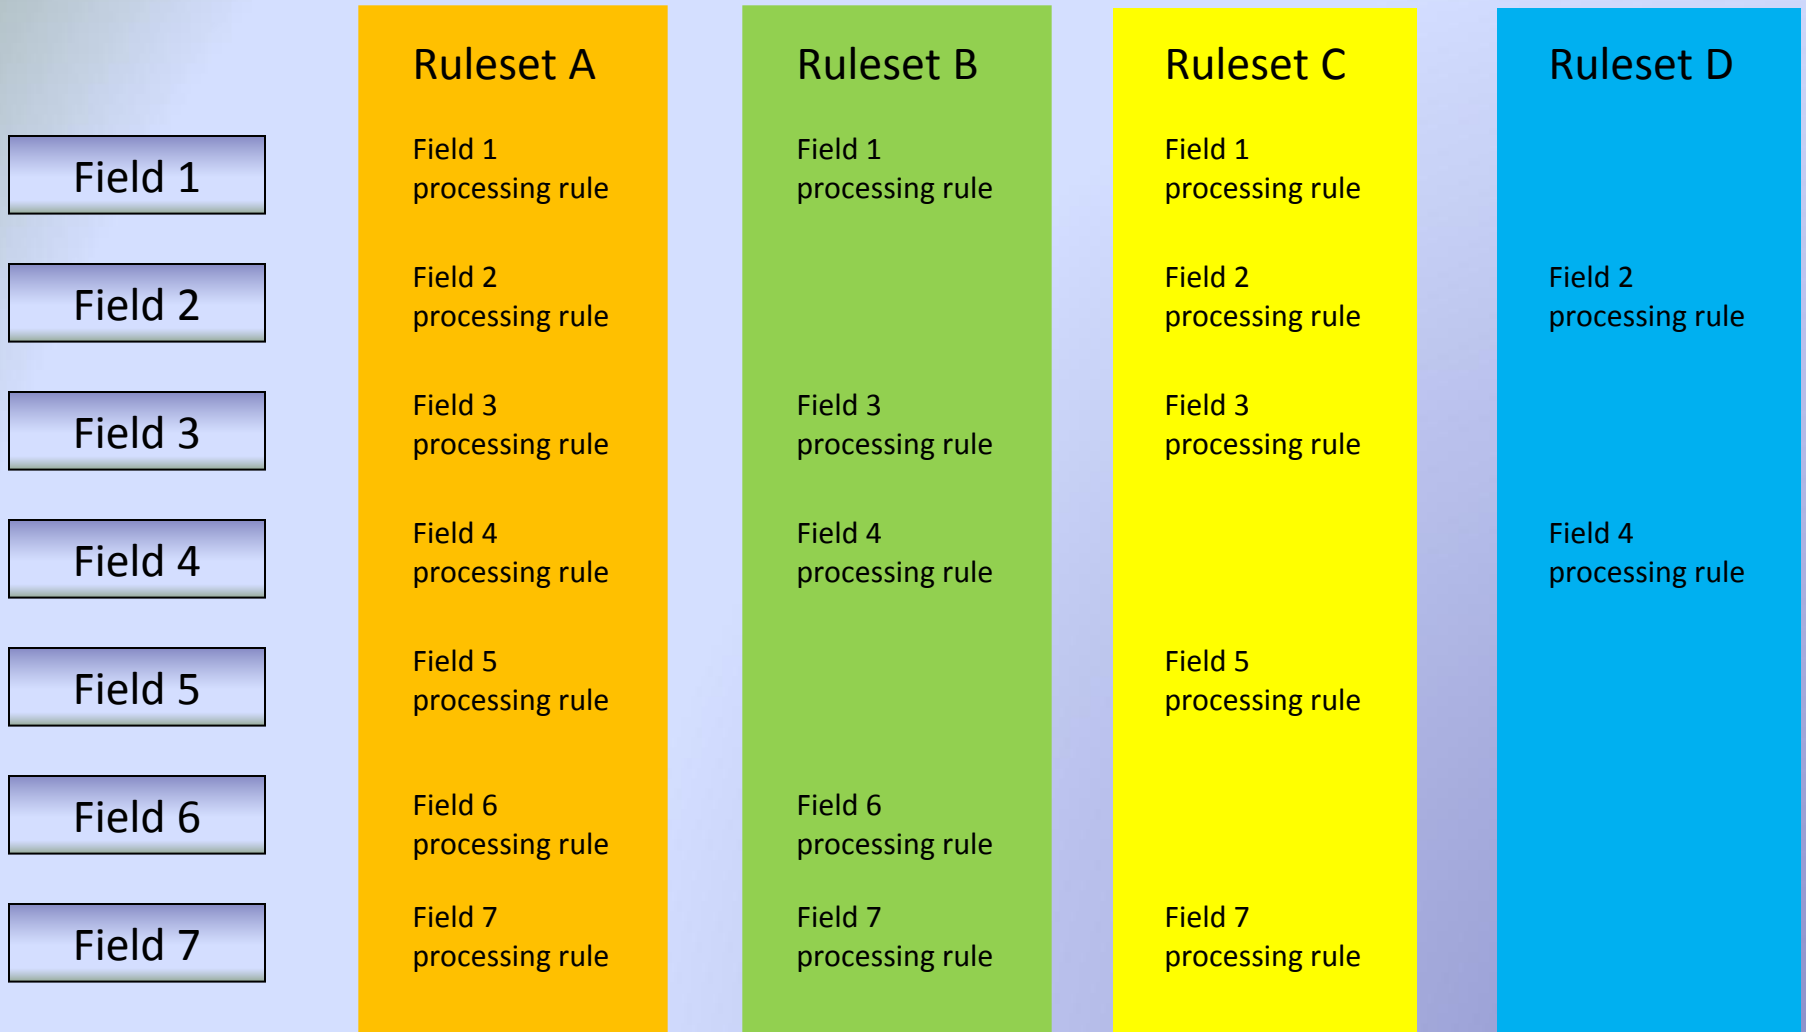

Taskmaster APT New Architecture

- Full Dstudio, RRS, and TMWeb.Net compatibility
- Settings.ini
- FPXML

Taskmaster APT New Features

- Static or Editable Detail Display
- Graphical Interface
- New Invoice Type field
- Fingerprint statistics collection
- Optional Fingerprint Web Service
- Dot Matrix Workflow
- XML output
- Multipage input without separators

Taskmaster APT New Tools

- Fingerprint Maintenance Tool
 - Finds “problem” fingerprints automatically
 - Managed deletion based on statistics
 - Enables fingerprint migration
- Compatibility with FlexID

TASKMASTER

FLEX!

Standard Rules Architecture

Flex Rules Architecture

Taskmaster Flex Features

- Dstudio and RRS implementation
- Flex Configurator
- Regular Expression and Keyword Locating
- Click'nKey
- Intellocate
- XML Output
- Exports to most imaging systems