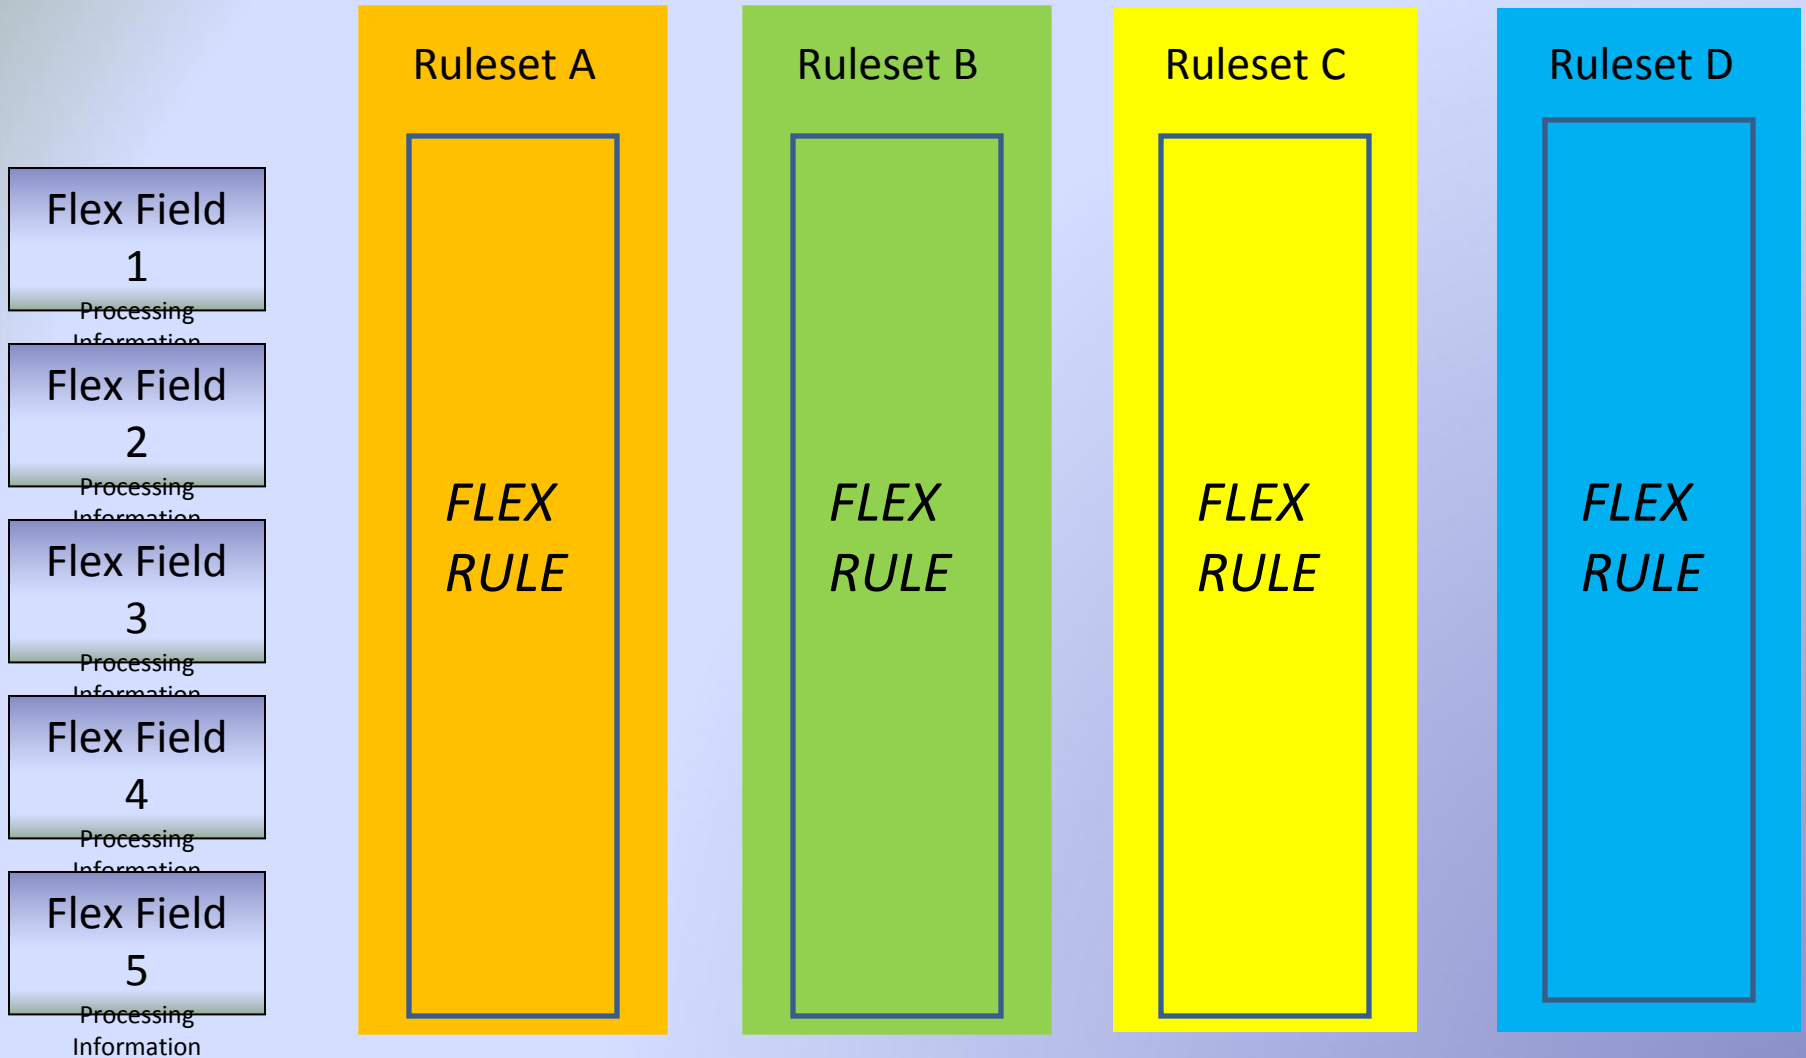

Taskmaster APT New Tools

- Fingerprint Maintenance Tool
 - Finds “problem” fingerprints automatically
 - Managed deletion based on statistics
 - Enables fingerprint migration
- Compatibility with FlexID

TASKMASTER

FLEX!

Standard Rules Architecture

Flex Rules Architecture

Taskmaster Flex Features

- Dstudio and RRS implementation
- Flex Configurator
- Regular Expression and Keyword Locating
- Click'nKey
- Intellocate
- XML Output
- Exports to most imaging systems